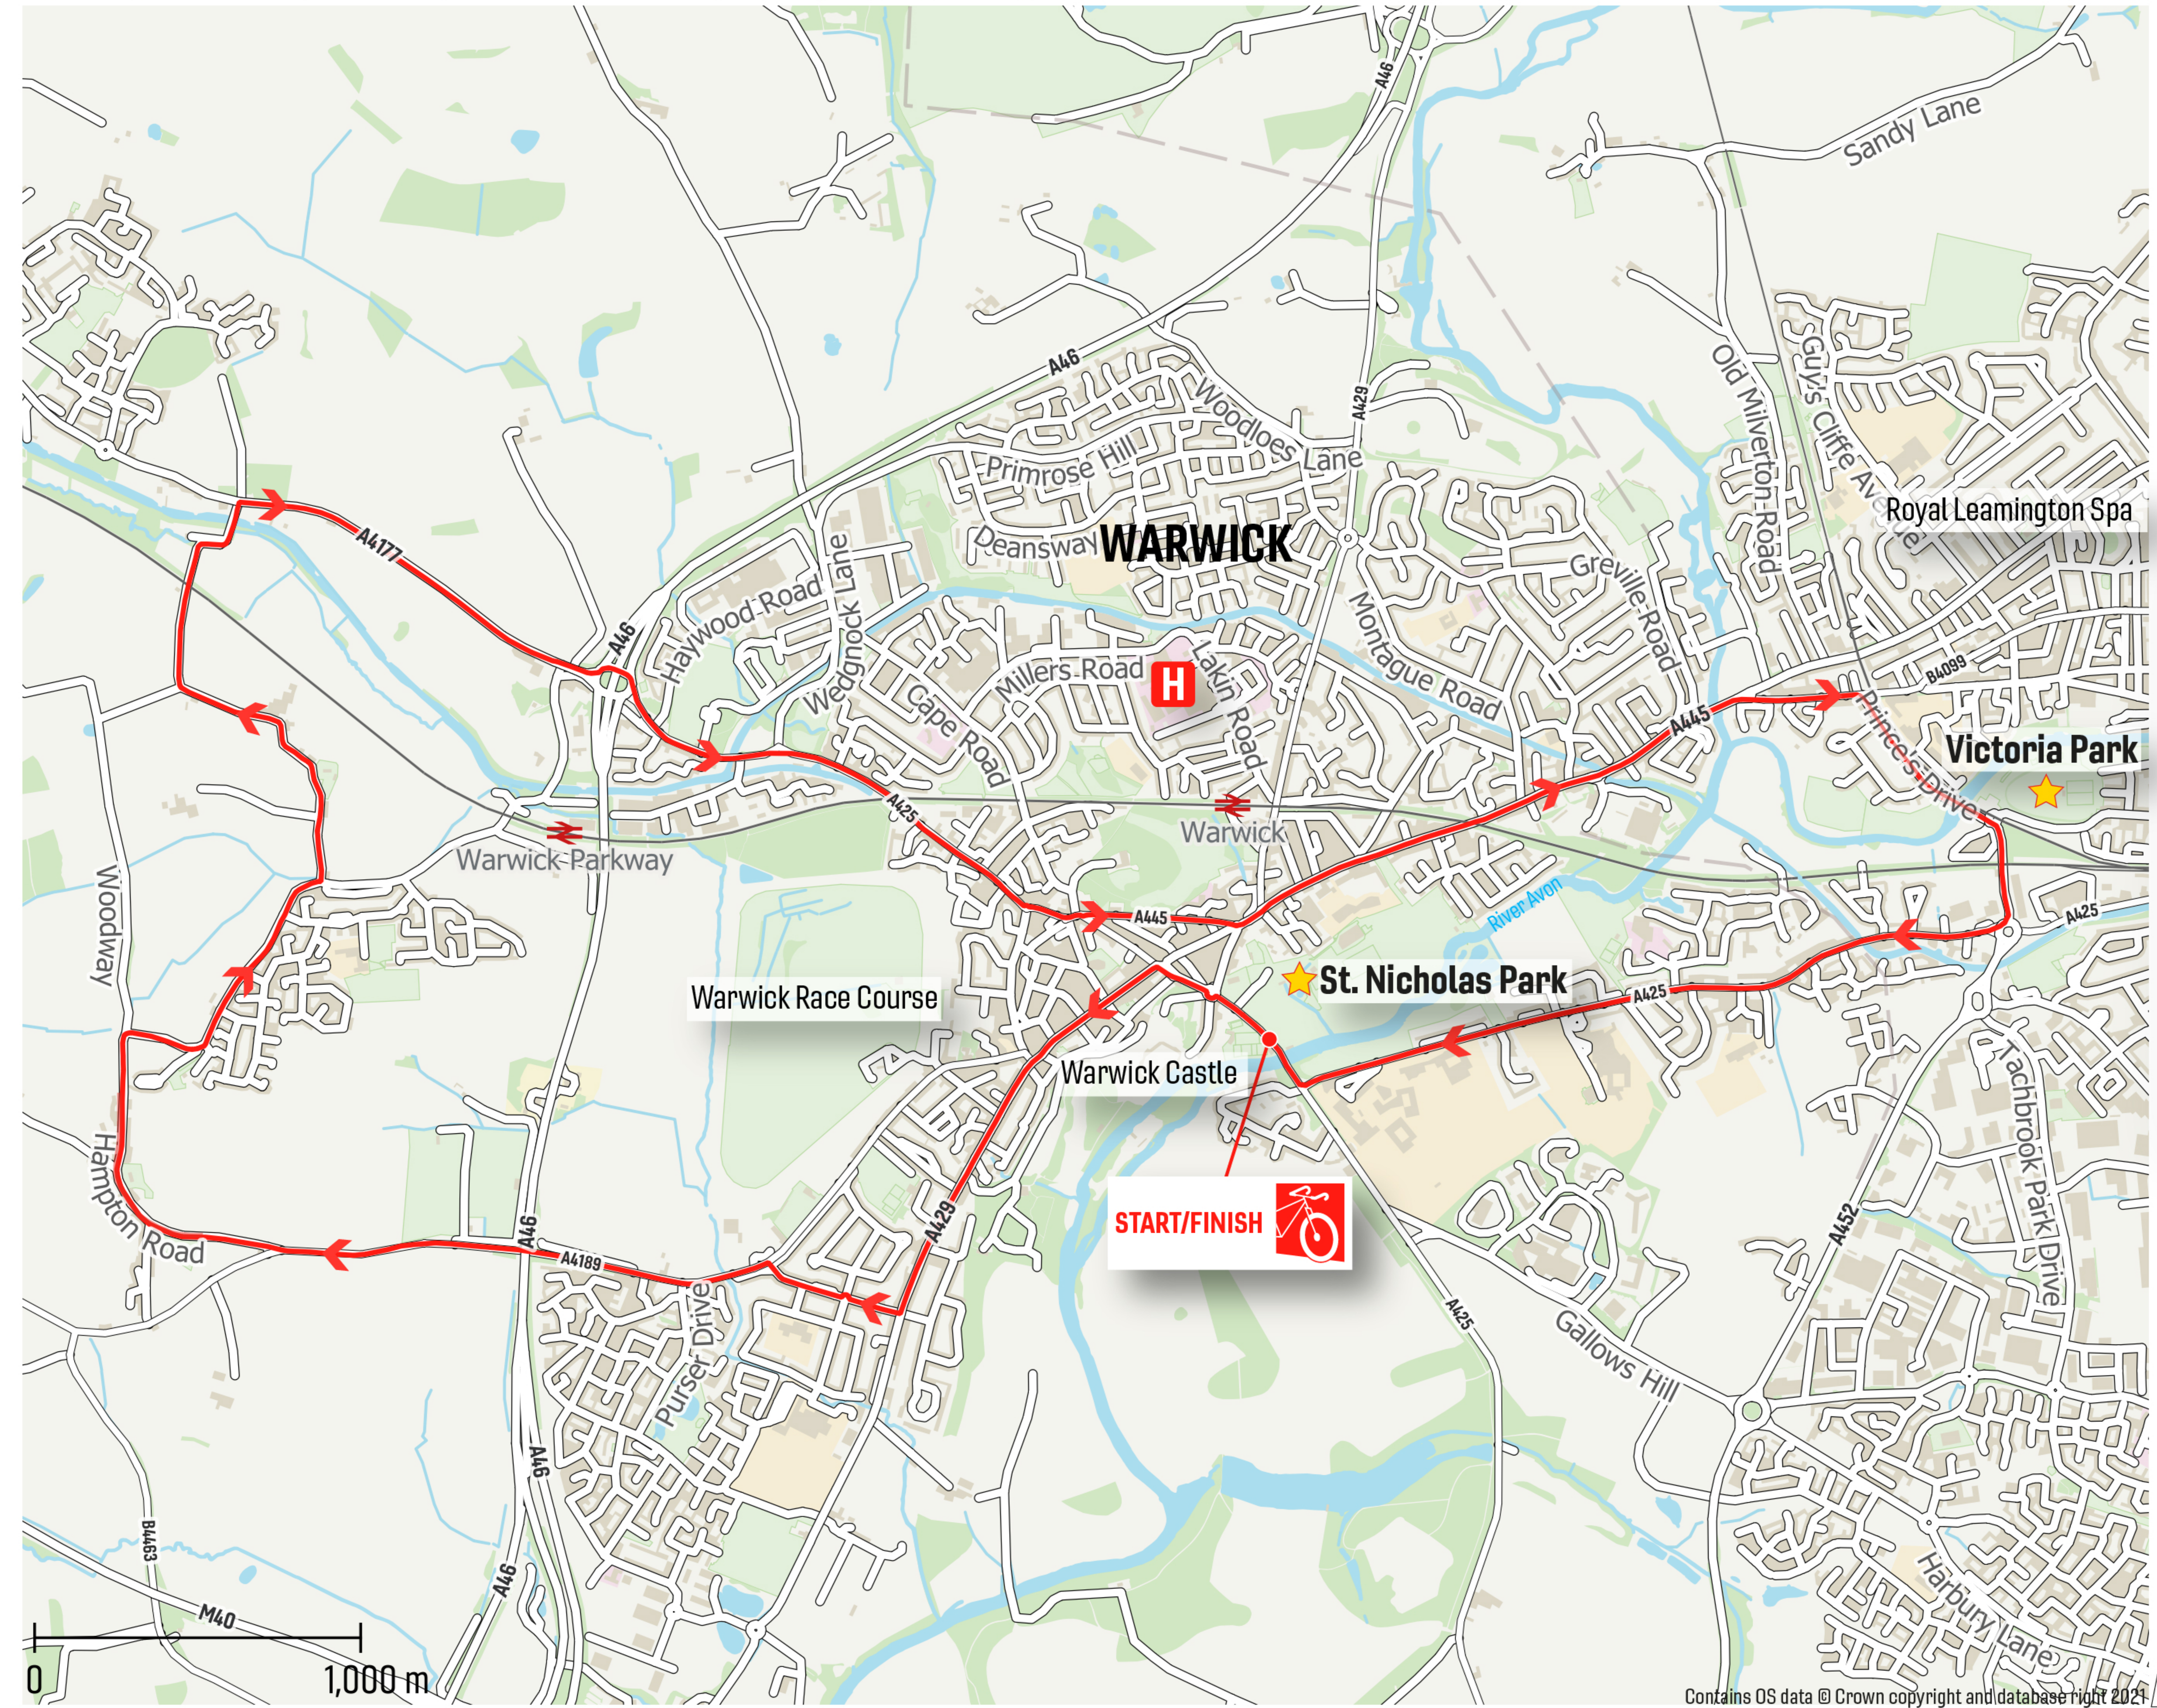

BIRMINGHAM 2022 CYCLING: ROAD RACE COURSE

**GET SET
FOR THE
GAMES
28 JULY - 8 AUG**

COURSE INFORMATION

Course Length: **16km**

Women: **7 Laps (112km)**

Men: **10 Laps (160km)**

Start/Finish: **St. Nicholas Park**
Banbury Road (A452)

Date: **7 August 2022**

KEY

-  Race Route
-  Competition Venue

Contains OS data © Crown copyright and database right 2021