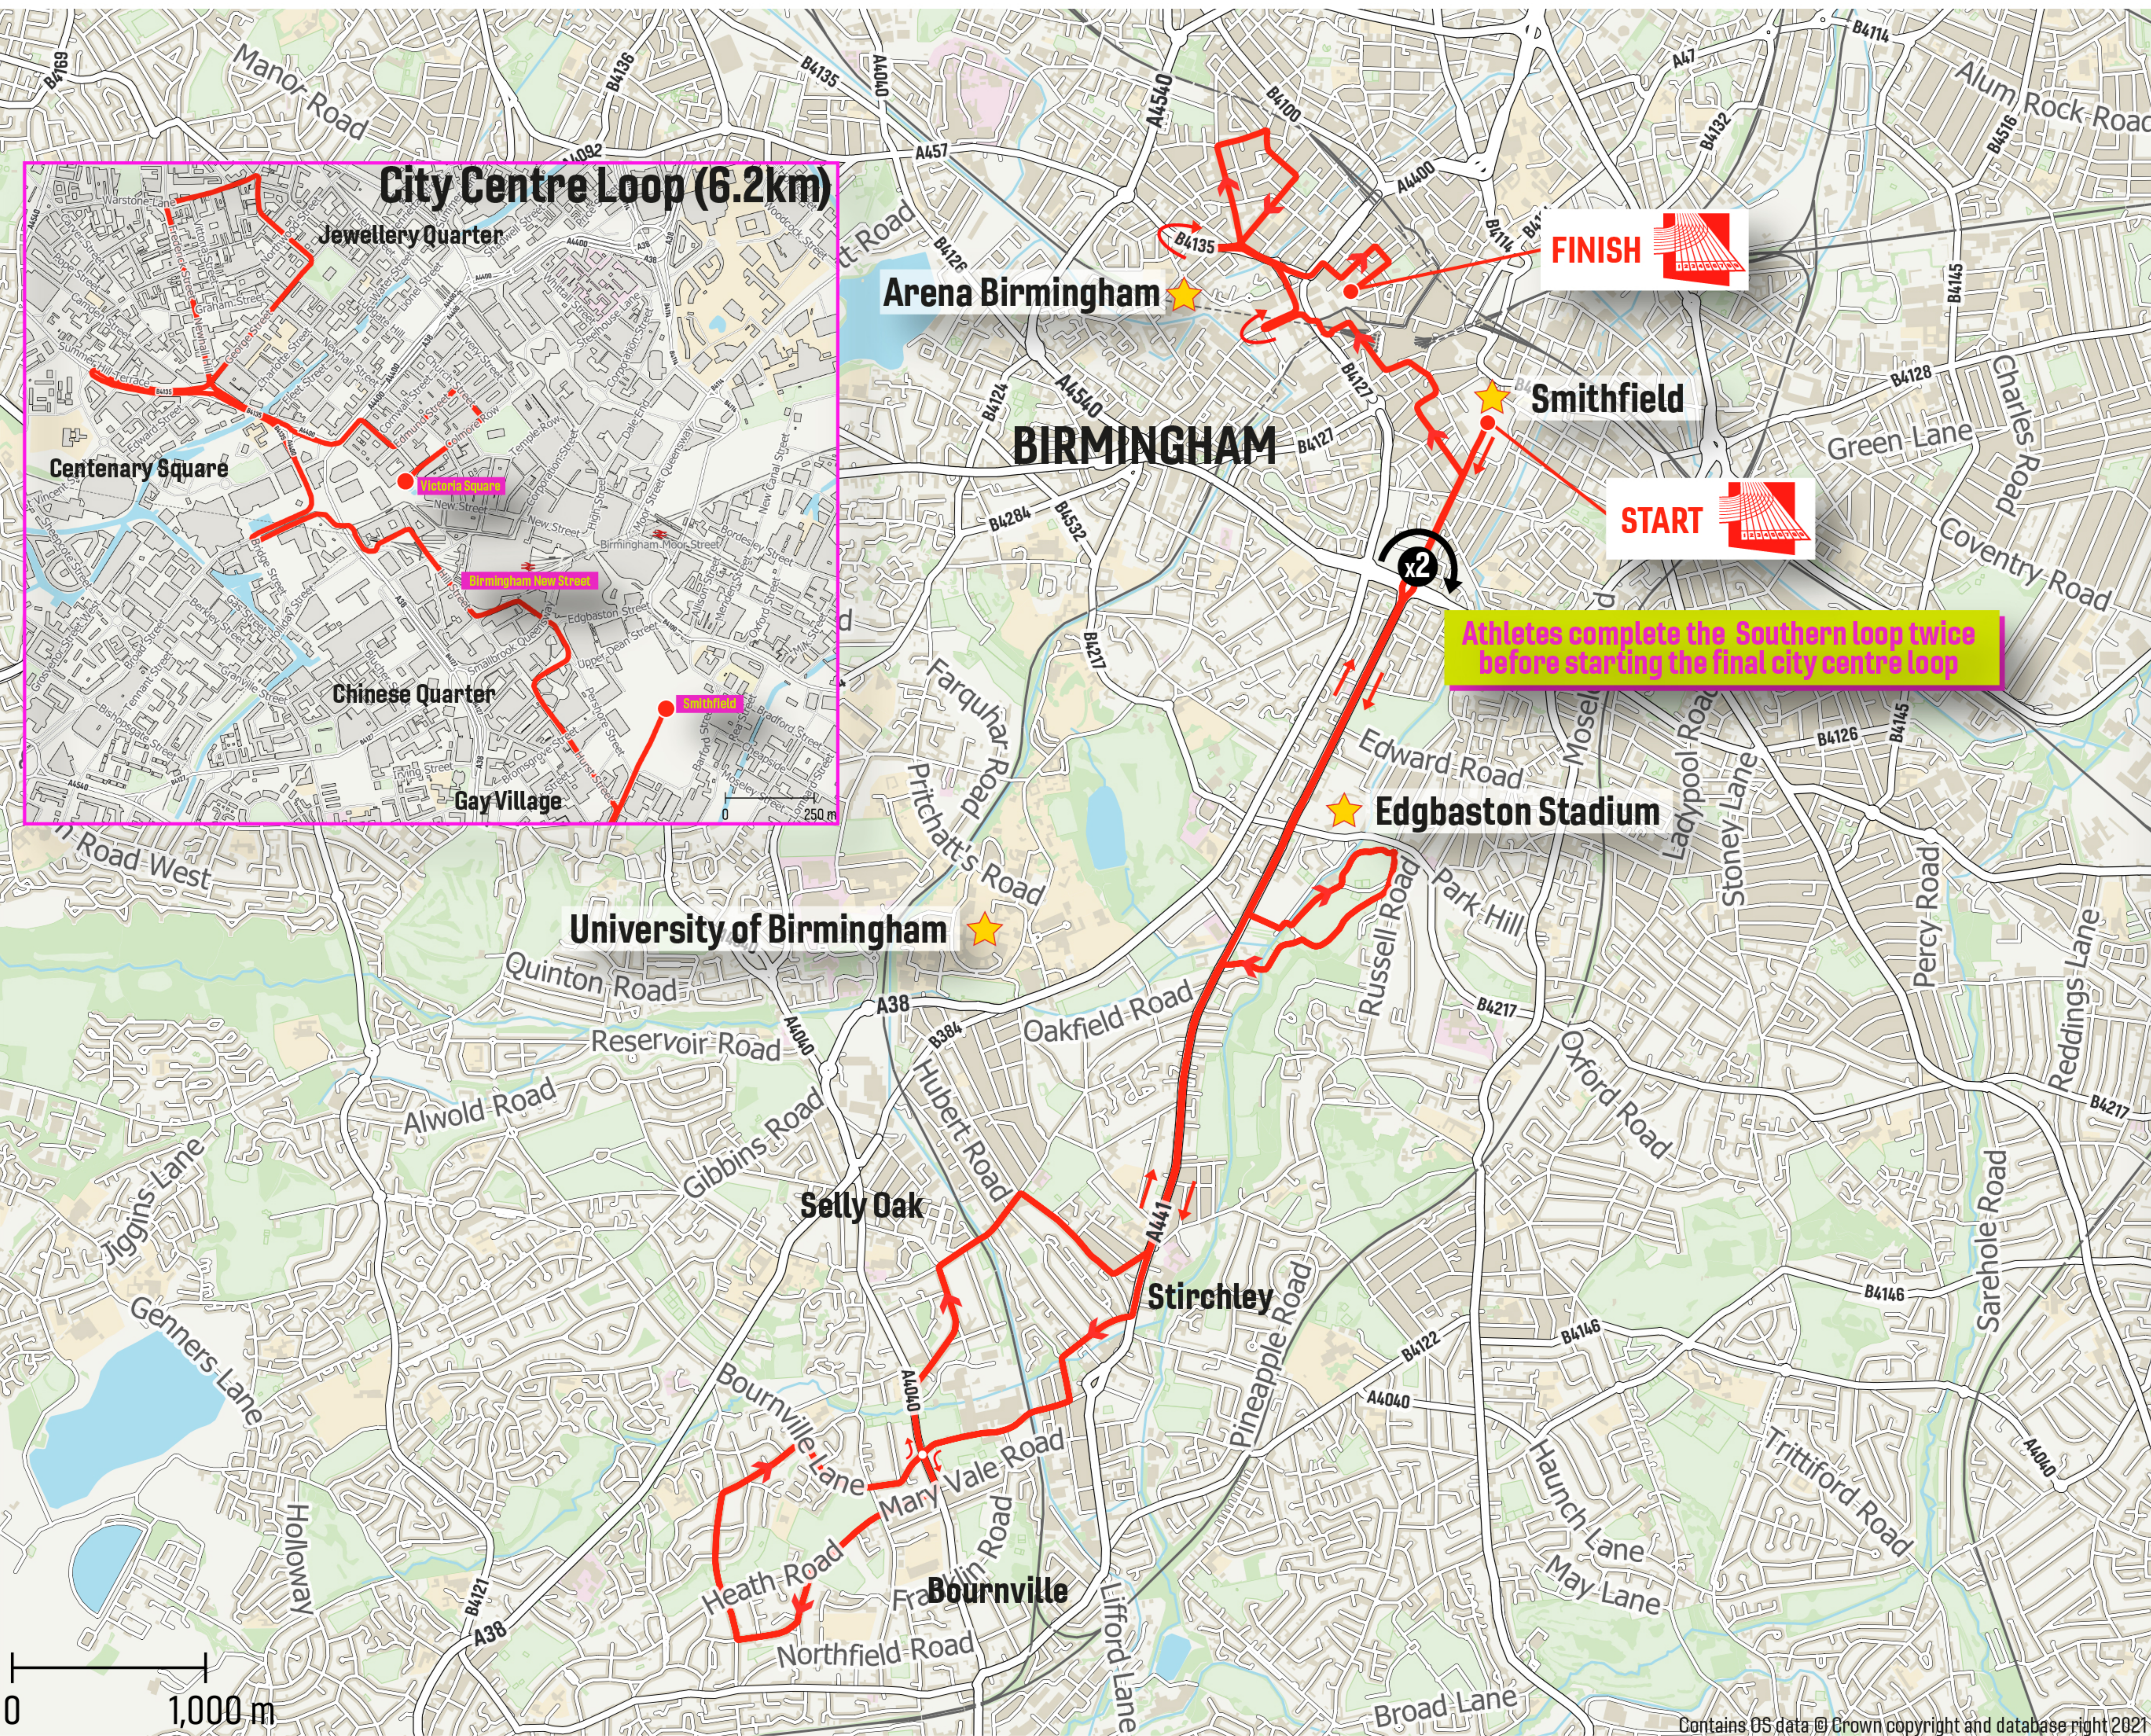

BIRMINGHAM 2022 MARATHON COURSE

**GET SET
FOR THE
GAMES
28 JULY - 8 AUG**

COURSE INFORMATION

Course Length: **42.2km**
 Looped Section: **18km lap x2**
 City Centre Loop: **6.2km**
 Start: **Smithfield**
 Finish: **Victoria Square**
 Date: **30 July 2022**

Note:
 The Birmingham 2022 Marathon is made up of two distinct sections. An 18km loop starting from Smithfield heading **South** out of the city towards Bournville which all athletes will complete **twice**. This is followed by a 6.2km section through the city centre, which finishes in Victoria Square.

KEY

-  Marathon Route
-  Competition Venue

Contains OS data © Crown copyright and database right 2021